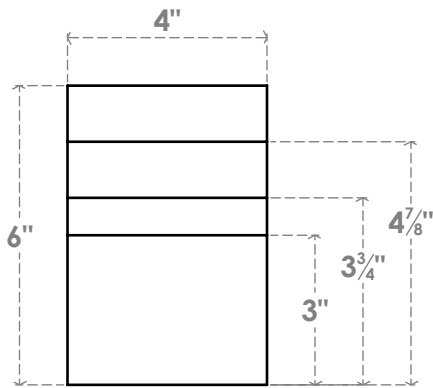

RFTP04X06X16MON

4"W X 6"H X 16"L MONTEREY ARCHITECTURAL GRADE PVC RAFTER TAIL

SIDE PROFILE

FRONT PROFILE

ISOMETRIC

EKENA MILLWORK
 2300 WEST MAIN ST.
 CLARKSVILLE, TX 75426
 TOLL FREE: 866-607-0453
 WWW.EKENAMILLWORK.COM