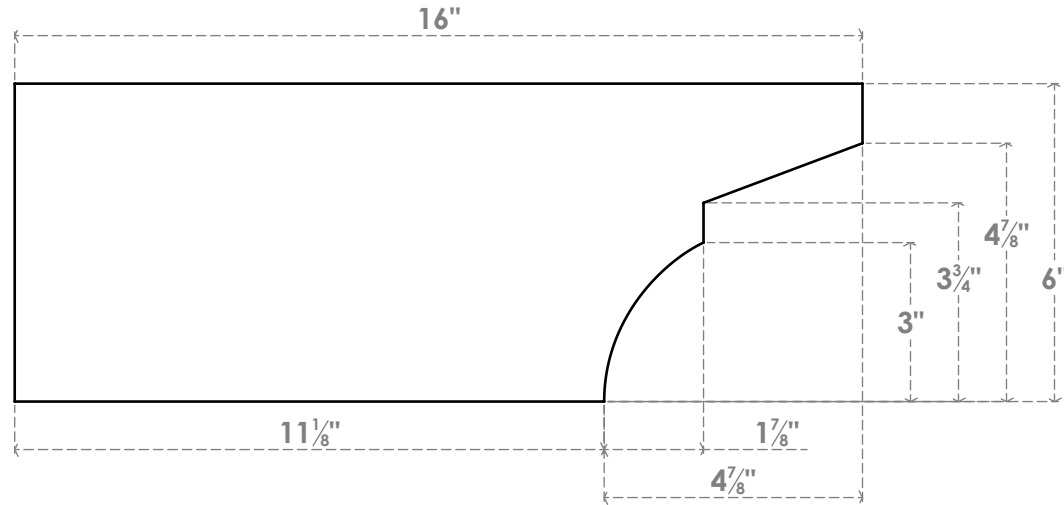

RFTP04X06X16MON

4"W X 6"H X 16"L MONTEREY ARCHITECTURAL GRADE PVC RAFTER TAIL

SIDE PROFILE

FRONT PROFILE

ISOMETRIC

EKENA MILLWORK
 2300 WEST MAIN ST.
 CLARKSVILLE, TX 75426
 TOLL FREE: 866-607-0453
 WWW.EKENAMILLWORK.COM